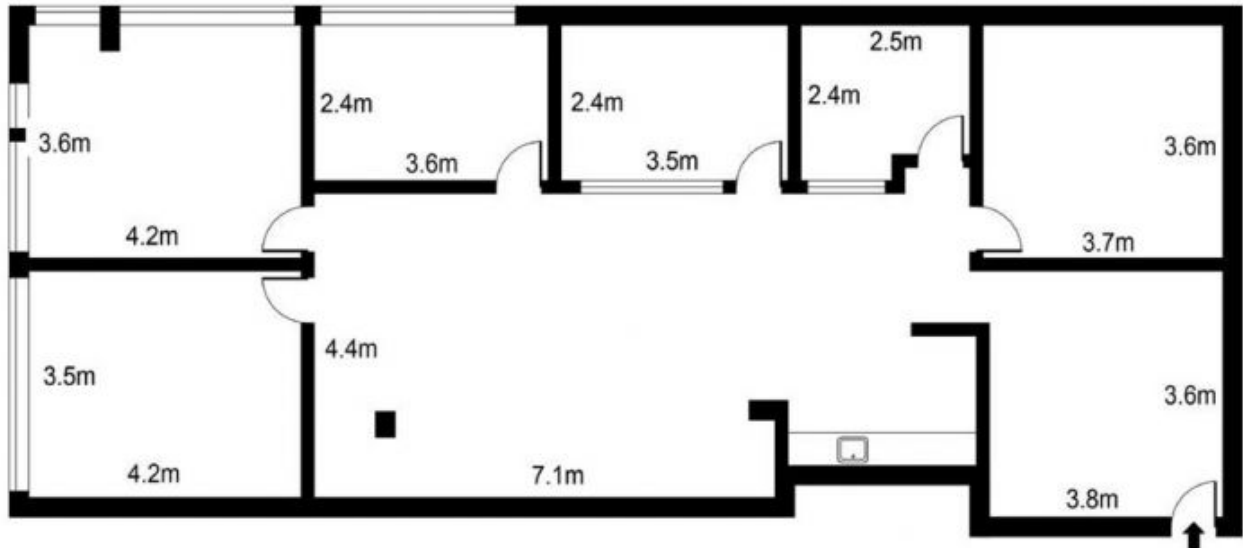

Simon Russo
02 9634 2299

Bailey Foxall
02 9634 2299

15/1 Maitland Place, Norwest

Disclaimer: All descriptions, size pricings and references contained in this advertisement are given in good faith and are believed to be correct, but any intending purchaser should not rely on them as statements or representations of fact but must satisfy themselves within other formal documentation and where necessary seek advice.